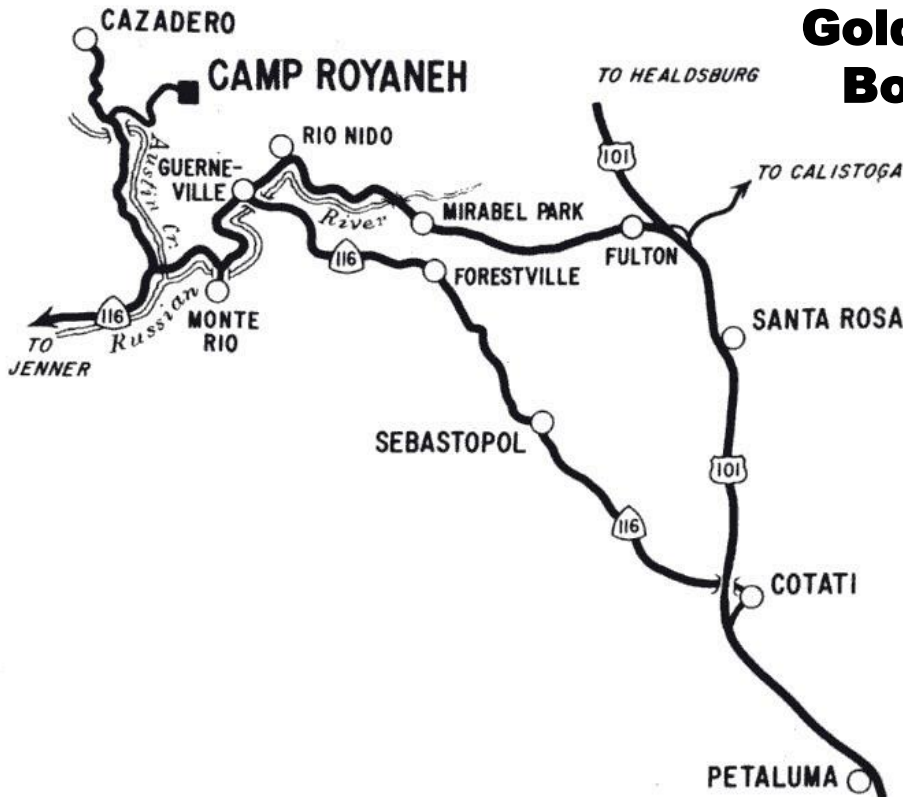

CAMP ROYANEH

**Golden Gate Area Council
Boy Scouts of America**

Camp Royaneh:

Ranger Scott Griswold
4600 Scanlon Rd
Cazadero, CA 95421-0039
707.632.5291

Directions to Camp Royaneh:

Take US-101 North towards Santa Rosa.

Take Exit 494 for River Rd towards Guerneville. In Guerneville, River Road becomes CA-116. Veer right in Monte Rio and stay on CA-116 towards Jenner.

Turn right on the Cazadero Hwy. Continue on Cazadero Hwy for 4 miles to Camp Royaneh entrance sign (immediately after crossing bridge).

Turn right at entrance and follow paved/dirt road approximately 1.25 miles to parking lot.